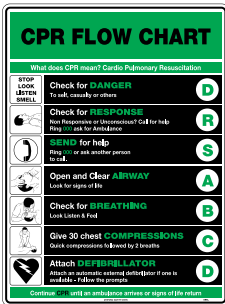

CODE	SIZE	MATERIAL
5901OWP	225 x 225mm	Polypropylene Off Wall

CODE	SIZE	MATERIAL
596LM	600x450mm	Metal
596LP	600x450mm	Polypropylene

CODE	SIZE	MATERIAL
595LSM	450x300mm	Metal

CODE	SIZE	MATERIAL
509LC	600x450mm	Corflute
509LM	600x450mm	Metal
509LP	600x450mm	Polypropylene