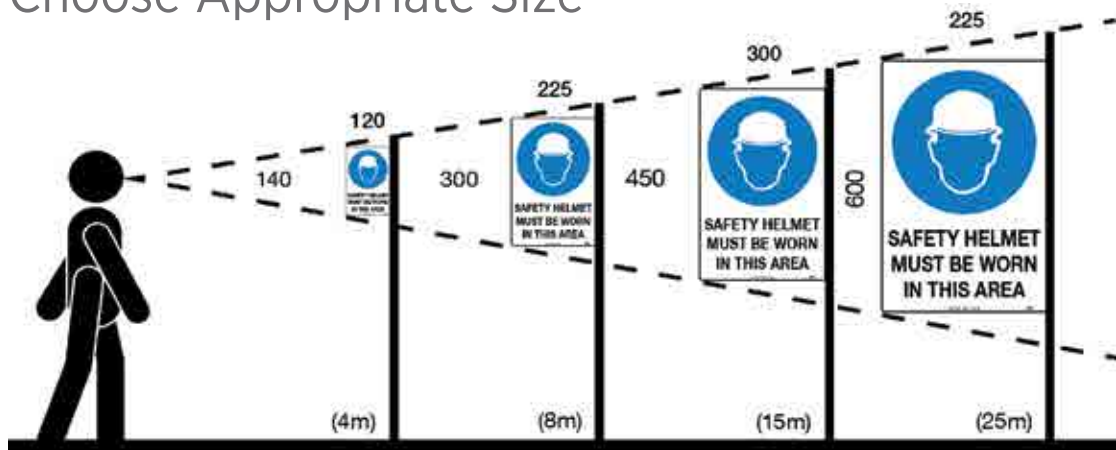

SIGN SELECTION GUIDE

1. Where will your signs be located?

INDOOR

Polypropylene
Self Adhesive

OUTDOOR

Metal
Self Adhesive
Aluminium
(For Post Mounting)
Corflute
(For Temporary Application 3-6 months)

2. Choose Appropriate Materials

- Class 1 Reflective (Use on Roads)
- Class 2 Reflective (Use internal day / night applications)
- Luminous (Glow in the dark - mostly office application)

3. Choose Appropriate Size

4. Choose Appropriate Sign

Could cause death

Could cause injury

Mandatory

Prohibition