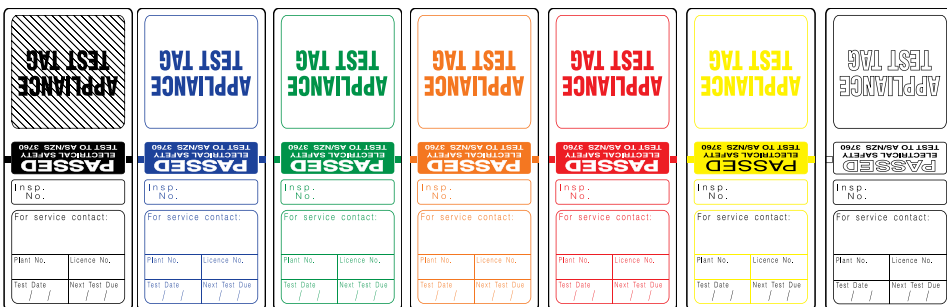

CODE	SIZE	DESCRIPTION
ETG-BLK	Pkt 100	Black Electrical Test Tags - 12 monthly check
ETG-BLU	Pkt 100	Blue Electrical Test Tags
ETG-GRN	Pkt 100	Green Electrical Test Tags
ETG-ORGE	Pkt 100	Orange Electrical Test Tags - 6 months, January-June Testing
ETG-RED	Pkt 100	Red Electrical Test Tags
ETG-WHI	Pkt 100	White Electrical Test Tags - 6 months, January-June Testing
ETG-YLW	Pkt 100	Yellow Electrical Test Tags
ETG-MIX	Pkt 100	Assorted Electrical Test Tags (25 of each Colour)

CODE	SIZE	MATERIAL
STG-APP	210x92mm Pkt 25	Approved For Use

CODE	SIZE	MATERIAL
STG-DNU	210x92mm Pkt 25	Do Not Use