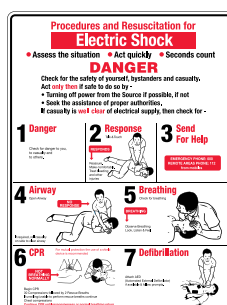

CODE	SIZE	MATERIAL
681LM	600 x 450mm	Metal