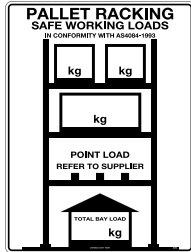

CODE	SIZE	MATERIAL
889LP	600 x 450mm	Polypropylene