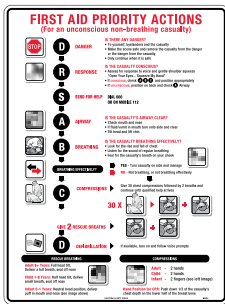

CODE	SIZE	MATERIAL
680LM	600 x 450mm	Metal